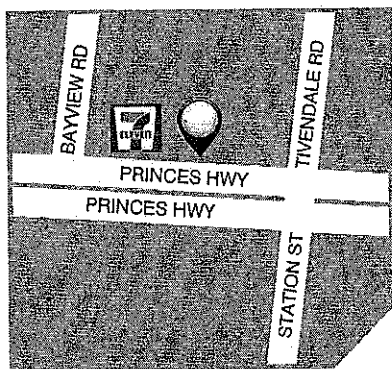

OFFICER SECONDARY COLLEGE

Your uniform is available at the
PSW STORE IN OFFICER

407 Princes Highway, Officer VIC 3809

Phone: 03 9768 0382

REGULAR TRADING HOURS**

Tue to Fri: 9:00am-5:00pm

Sat: 10:00am - 1:00pm